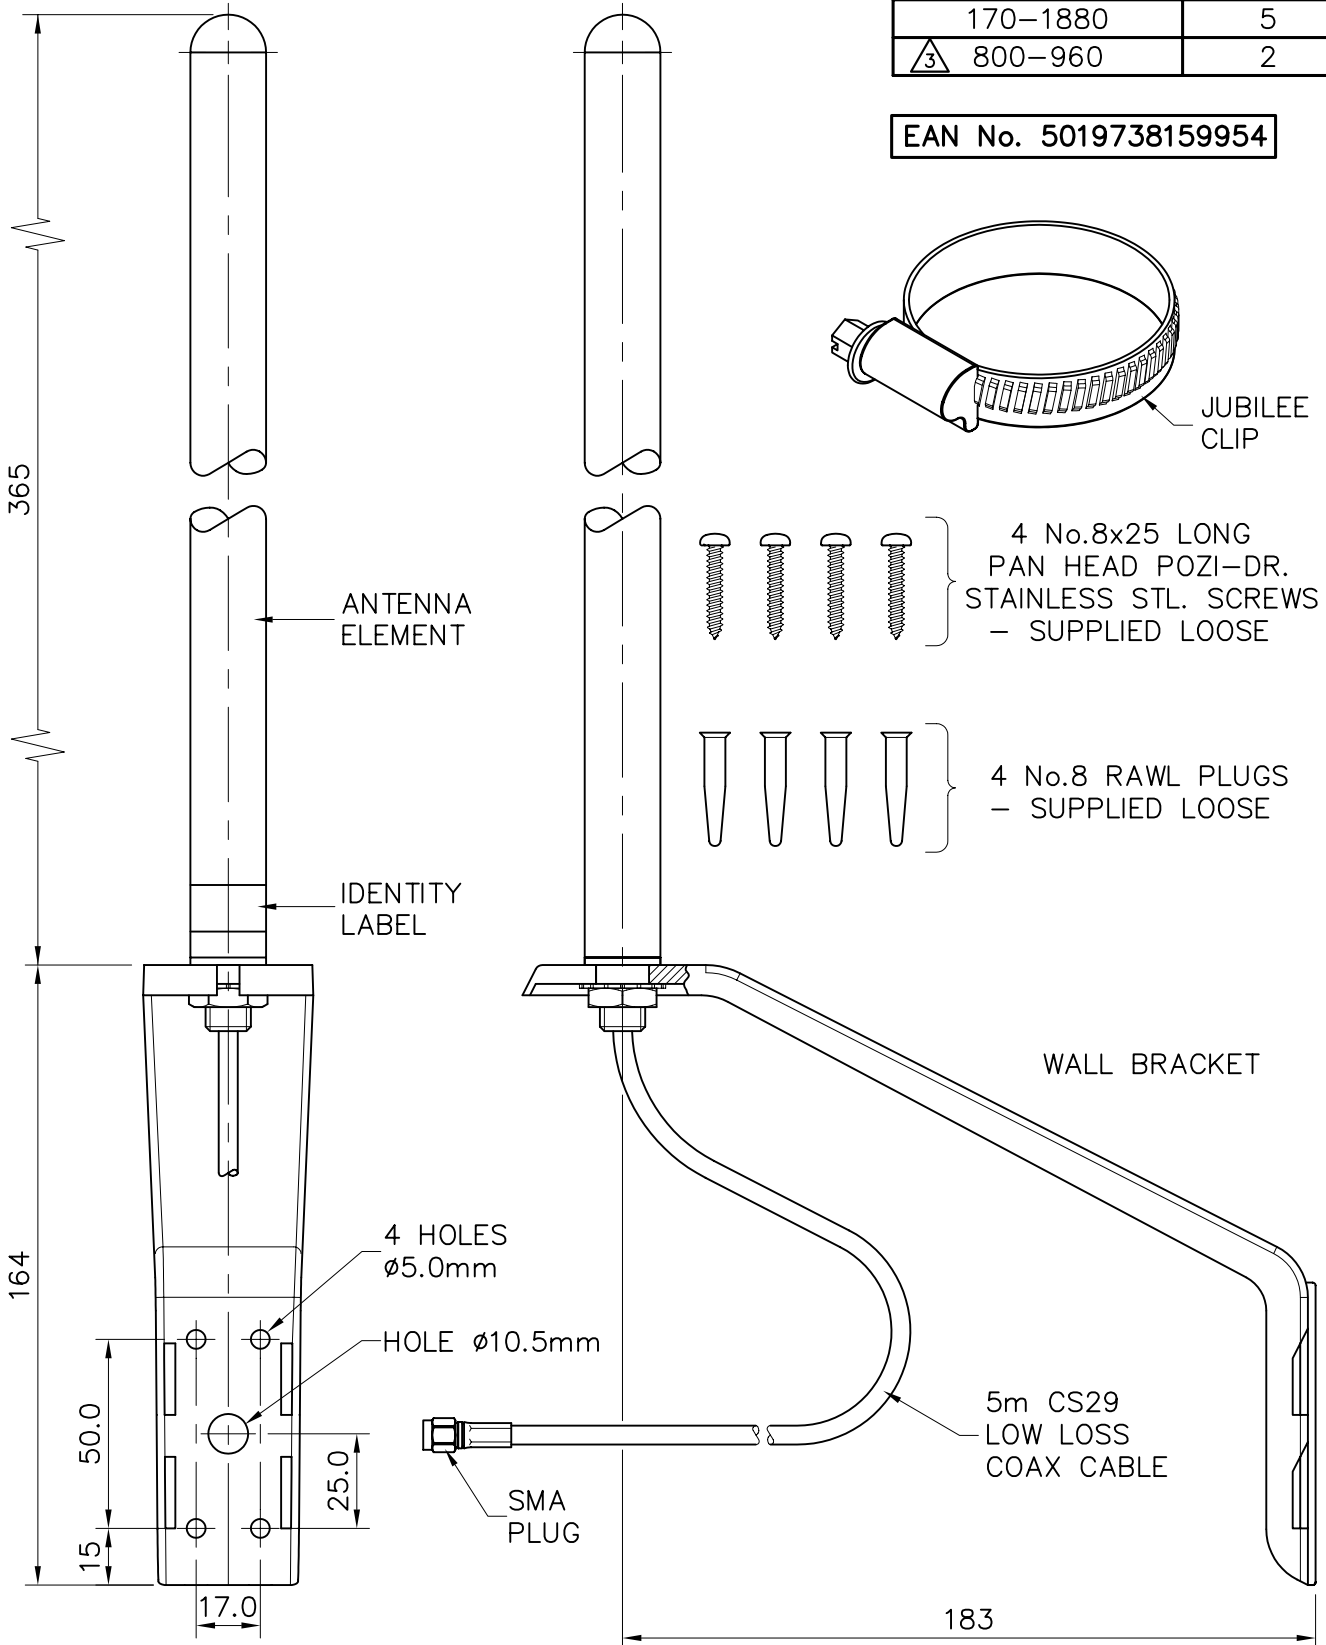

EAN No. 5019738159954

C/NOTE	ISSUE	DATE	APPROVAL
01019	1	23.03.10	K.D.
01019	2	27.10.11	J.J.
01019	3	14.11.12	J.J.

TOLERANCES UNLESS OTHERWISE STATED  
 0 DEC. PLACE  $\pm 0.5$  2 DEC. PLACES  $\pm 0.1$   
 1 DEC. PLACE  $\pm 0.2$  ANGULAR  $\pm 1^\circ$

MATERIAL

FINISH

TITLE  
 $\triangle_3$  BASE STATION ANTENNA  
 800/900/1800/1900/3G  
 5m CABLE SMA PLUG

DRAWN A.G.	DO.CHECK K.D.	SCALE 1:2	DIMENSIONS IN mm
---------------	------------------	--------------	---------------------